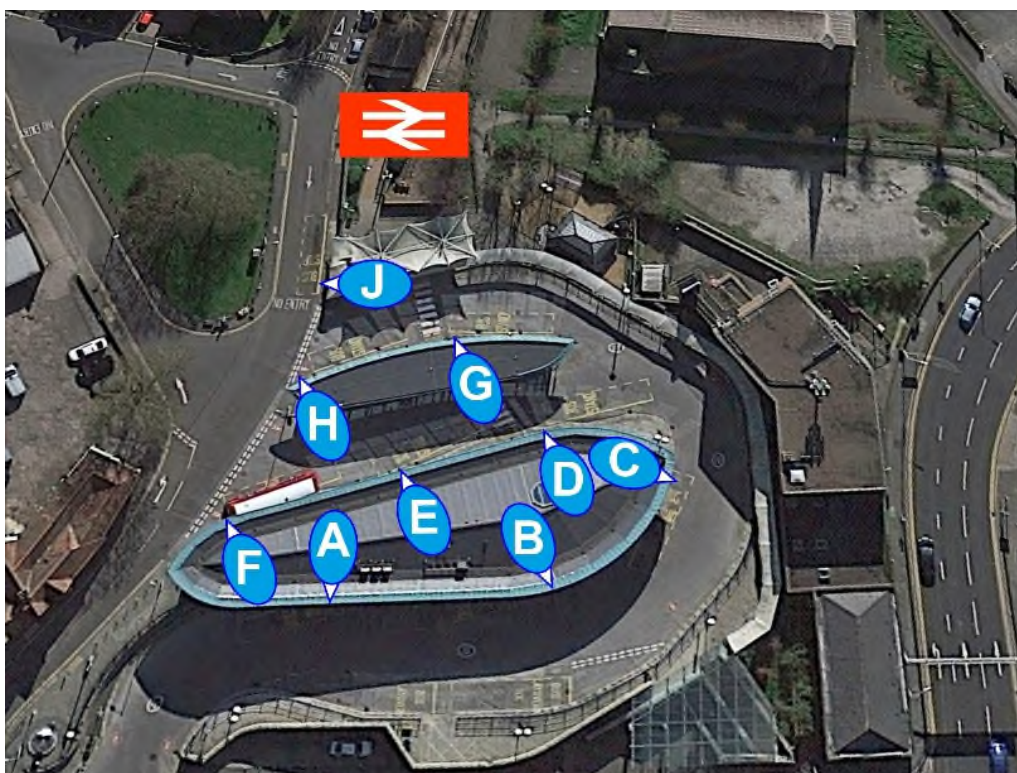

STOURBRIDGE TOWN (SBT)

The only exit from Stourbridge Town leads directly onto the Stourbridge Interchange. The first island building houses stands G and H, with the larger main building behind it housing stands A to F, plus public toilets, information points and a convenience store (Spar). Stop J in Vauxhall Road is for setting down.

Times of the next few buses due at each stop may be obtained from Google Maps by clicking the link below and then clicking on the appropriate bus stop icon and selecting the bus route from the list on the left

<https://www.google.co.uk/maps/@52.4558747,-2.143108,167m/data=!3m1!1e3>

Op	Route	Stop	Route
NatX	6	F	Brettell Lane, Brierley Hill, Russells Hall Hospital, DUDLEY
NatX	7	G E	Norton, High Park, WOLLASTON JUNCTION Pedmore, Wynnall, Lye, Quarry Bank, Merry Hill, Netherton, Baptist End, DUDLEY
NatX	8	G D	Enville Street, WOLLASTON FARM Amblecote, Merry Hill, Holly Hall, Dudley, Roseville, WOLVERHAMPTON
NatX	9	H	Lye, Colley Gate, Halesowen, Quinton, Bearwood, BIRMINGHAM
NatX	16	C	Wordsley, Kingswinford, Swindon, Wombourne, Penn, WOLVERHAMPTON
Diam	17	C	Ashwood Park, Kingswinford, Gornal Wood, DUDLEY
Diam	17^A	C	Wordsley, Kingswinford, Gornal Wood, DUDLEY
Diam	17^S	C	Wordsley, Kingswinford, Gornal Wood, DUDLEY
Diam	25	B	Wollaston Farm, Hawbush, Brockmoor, Brierley Hill, Merry Hill, Lodge Farm, Netherton, DUDLEY
Diam	25^A	B E	Wollaston Farm, Hawbush, Brockmoor, Brierley Hill, Merry Hill, Lodge Farm, Netherton, DUDLEY Norton, KIDDERMINSTER
Diam	57	C	Marine Crescent, Wordsley, High Acres, Kingswinford, WALL HEATH
Diam	88	A	Pedmore, Olfdswinford, NORTON

Diam	142	B A	Silver End, Amblecote, MERRY HILL Wynall, Colley Gate, Fatherless Barn, Hasbury, HALESOWEN
Diam	142^A	B A	Silver End, Amblecote, MERRY HILL Pedmore Fields, Colley Gate, Fatherless Barn, Hasbury, HALESOWEN
Selec	242	B	Wollaston, Stourton, KINVER
Kevs	318	A	Hagley, Clent, Bromsgrove (Bus Station), BROMSGROVE (Railway Station)