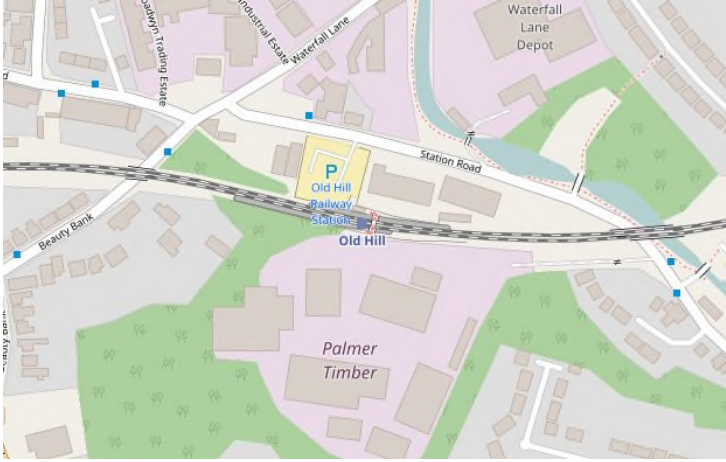

OLD HILL

Postcode for SatNav **B64 6PL**
Automated Ticket Machine ? **Yes**
Off Street Car Parking ? **53 free parking spaces**

Booking Office Opening Times

Mon	Tues	Wed	Thurs	Fri	Sat	Sun
0700-1100	0700-1100	0700-1100	0700-1100	0700-1100	0900-1600	Closed

Footfall Totals

2016/2017	2017/2018	2018/2019	2019/2020	2020/2021	2021/2022	2022/2023	2023/2024	2024/2025
193,902	196,114	213,904	211,326	45,680	97,864	108,354	135,318	153,512

Old Hill station opened in 1866.

In 1878, it became a junction station when the lines north to Dudley and south to Halesowen were opened.

The passenger service to Halesowen was relatively short lived and was withdrawn on 5 December 1927, although trains for workers at Austin’s Longbridge Works continued until September 1958.

The passenger service to Dudley was known locally as “The Bumble Hole Line” and was withdrawn on 15 April 1964.